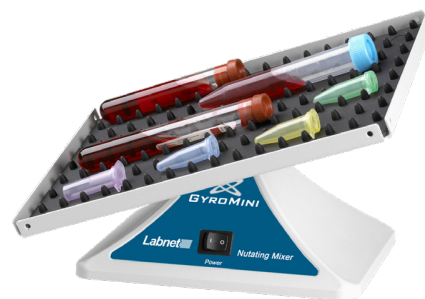

GyroMini™ and Enduro™ MiniMix™ Nutating 3-D Mixers

The GyroMini and Enduro Mini Mix are small nutating mixers that combine the motions of an orbital shaker and a rocker to produce a three dimensional action. This action provides thorough yet gentle mixing without foaming.

The pitch and speed of the GyroMini are fixed to provide the optimal motion for mixing and resuspending samples in small containers such as blood and centrifuge tubes. A dimpled mat on the platform surface holds tubes firmly in place. The mat will hold as many as 60 x 1.5 mL tubes, 30 pediatric blood tubes (3 mL), 21 standard blood tubes (7 mL), 17 x 15 mL tubes, or 9 x 50 mL tubes.

The Enduro MiniMix has a pitch and speed that produces the perfect motion for processing western blots and staining gels. The tilt angle is large enough to provide thorough distribution of solutions, yet is small enough to keep the center of the blot from drying out. Minimal amounts of solution can be used, conserving valuable probes and antibodies. A non-slip mat holds blotting boxes in place on the platform.

- ▸ Suitable for temperature controlled environments

GyroMini Nutating 3-D Mixer

Specifications

	GyroMini	Enduro Mini Mix
Speed range	120V: 24 rpm 230V: 20 rpm	120V: 18 rpm 230V: 20 rpm
Platform tilt angle	20°, fixed	5°, fixed
Maximum load	1.75 lbs. (0.8 kg) balanced	1.75 lbs. (0.8kg), balanced
Ambient operating range	5°C to 40°C (up to 80% RH at 31°C, decreasing linearly to 50% RH at 40°C)	5°C to 40°C (up to 80% RH at 31°C, decreasing linearly to 50% RH at 40°C)
Dimensions (W x D x H)	9.5 x 5.75 x 6.75 in. (24 x 14.6 x 17 cm)	9.75 x 6.75 x 6 in. (24 x 17.15 x 15 cm)
Weight	1.88 lbs. (0.85 kg)	1.9 lbs. (0.88 kg)